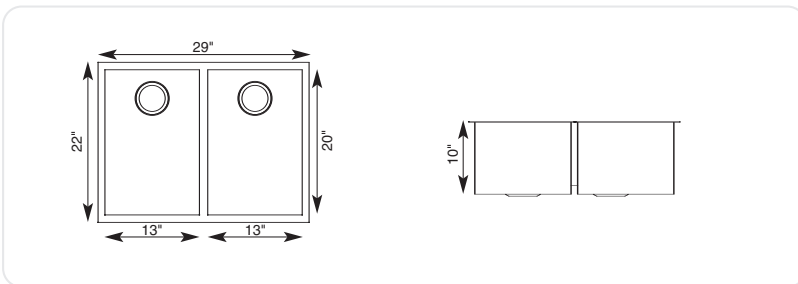

ESATTO

Stainless Steel 2.0 Bowl
Undermount

AS- ZR20LXUSUM

Features

- 18 gauge Series 304 Steel
- Undermount installation
- Bowl depth 10"
- Fitted with high density sound deadening pads
- Spray back coating
- Cross-tapered bowls for efficient drainage
- Brushed finish

Finish

Brush Polish

Waste hole

We reserve the right to amend specifications, weights, measures and color availability without prior notice. All measurements are in millimetres unless otherwise stated.